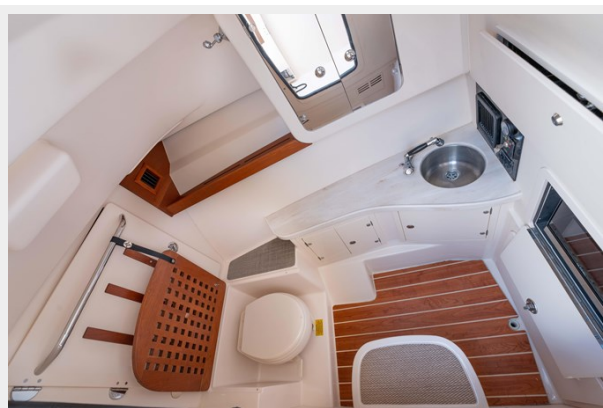

10. Grady STBR Console Head Above View