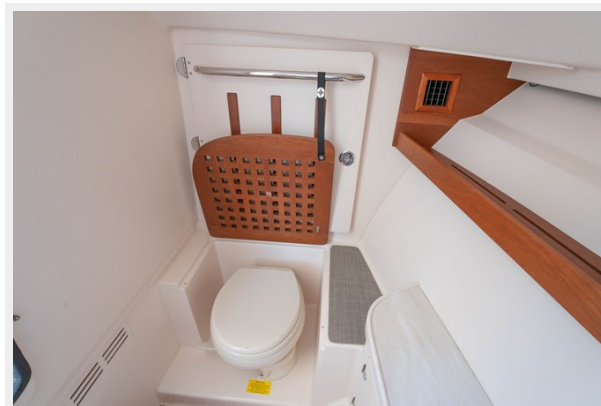

09. Grady STBR Console Head