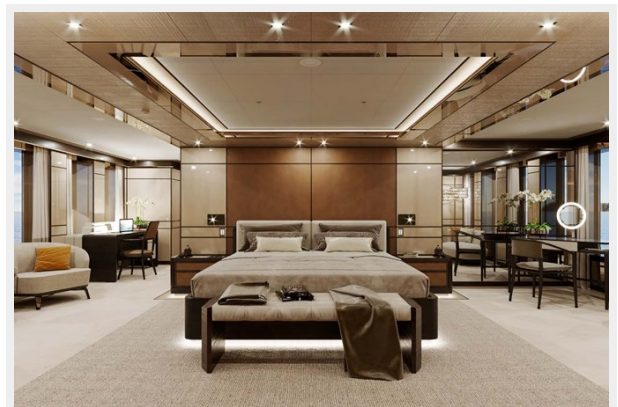

Heesen 55 35

Heesen 55 33