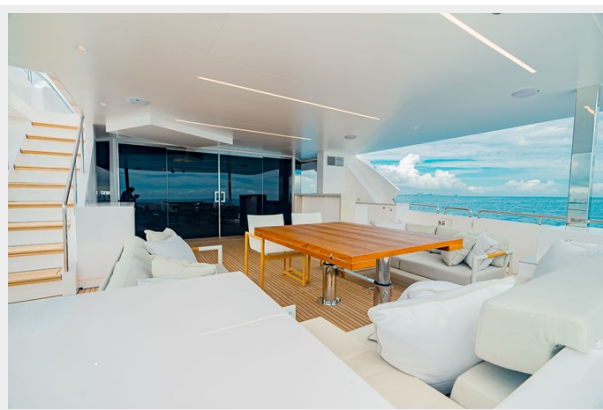

Full Aft Deck View and Stairs to Sundeck