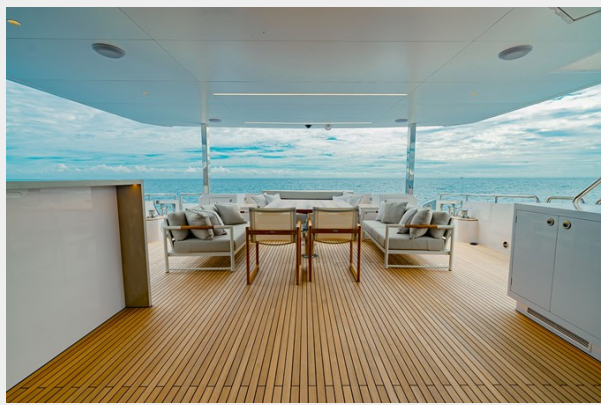

Aerial View Bow to Stern At Anchor	13
Starboard Bow View	13
Port Side View	13
Port Side Bow View	13
Starboard Side Lower Teak Deck	13
Bow Sunpad and Pillows	14
Bow Dining Seating and Table	14
Bow Side View Dining Seating	14
Upper Side Deck	14
Upper Side Deck to Bow	14
Sundeck Hot Tub	14
Sundeck Bar, Stools and Dropdown TV	15
Sundeck Hot Tub and Bar	15
Sundeck Looking Aft to Hot Tub	15
Sundeck Grill Open	15
Boat Deck Freezer	15
Sundeck Hot Tub	15
Boat Deck w/ Davit	16
Boat Deck & Hot Tub	16
Flybridge w/Bimini Canvas Shade	16
Helm Chair and Electronics	16
Helm and Electronics	16
Helm Guest Lounge Seat	16
Flybridge Seat	17
Flybridge Looking Aft	17
Flybridge L-Shape Settee	17
Flybridge Stairs to Lower Deck	17
Looking Down to Swim Platform	17
Beach Club Bar and Sofa	17

**Flybridge Stairs to Lower Deck**

**Looking Down to Swim Platform**

**Beach Club Bar and Sofa**

**Beach Club Hatch Open**

**Beach Club and Steps to Aft Deck**

**Steps Up To Aft Deck**

**Aft Deck Glass Panel Gate**

**Full Aft Deck View and Stairs to Sundeck**

**Aft Deck Sofa Chairs and Dining Table**

**Starboard Side Aft Deck**

**Aft Deck TV**

**Aft Deck Looking Aft**

**Aft Deck Bar and Door to Crew Quarters**

**Aft Deck View From Salon**