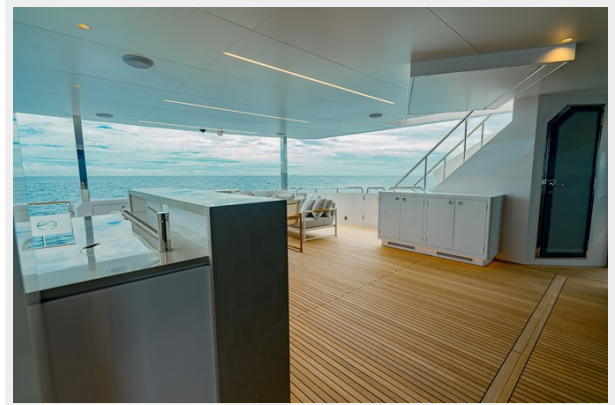

Aerial View Bow to Stern At Anchor	13
Starboard Bow View	13
Port Side View	13
Port Side Bow View	13
Starboard Side Lower Teak Deck	13
Bow Sunpad and Pillows	14
Bow Dining Seating and Table	14
Bow Side View Dining Seating	14
Upper Side Deck	14
Upper Side Deck to Bow	14
Sundeck Hot Tub	14
Sundeck Bar, Stools and Dropdown TV	15
Sundeck Hot Tub and Bar	15
Sundeck Looking Aft to Hot Tub	15
Sundeck Grill Open	15
Boat Deck Freezer	15
Sundeck Hot Tub	15
Boat Deck w/ Davit	16
Boat Deck & Hot Tub	16
Flybridge w/Bimini Canvas Shade	16
Helm Chair and Electronics	16
Helm and Electronics	16
Helm Guest Lounge Seat	16
Flybridge Seat	17
Flybridge Looking Aft	17
Flybridge L-Shape Settee	17
Flybridge Stairs to Lower Deck	17
Looking Down to Swim Platform	17
Beach Club Bar and Sofa	17

**Flybridge Stairs to Lower Deck**

**Looking Down to Swim Platform**

**Beach Club Bar and Sofa**

**Beach Club Hatch Open**

**Beach Club and Steps to Aft Deck**

**Steps Up To Aft Deck**

**Aft Deck Glass Panel Gate**

**Full Aft Deck View and Stairs to Sundeck**

**Aft Deck Sofa Chairs and Dining Table**

**Starboard Side Aft Deck**

**Aft Deck TV**

**Aft Deck Looking Aft**

**Aft Deck Bar and Door to Crew Quarters**

**Aft Deck View From Salon**