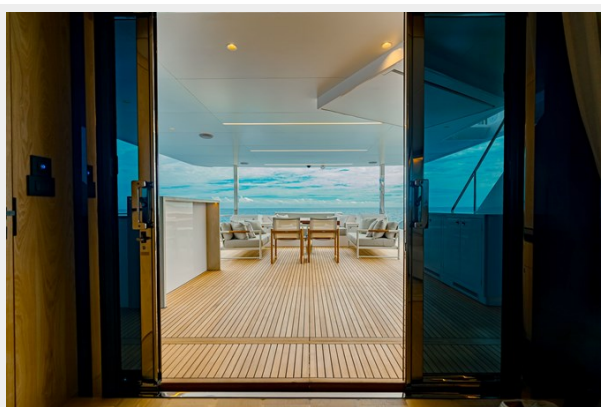

Aerial View Bow to Stern At Anchor	13
Starboard Bow View	13
Port Side View	13
Port Side Bow View	13
Starboard Side Lower Teak Deck	13
Bow Sunpad and Pillows	14
Bow Dining Seating and Table	14
Bow Side View Dining Seating	14
Upper Side Deck	14
Upper Side Deck to Bow	14
Sundeck Hot Tub	14
Sundeck Bar, Stools and Dropdown TV	15
Sundeck Hot Tub and Bar	15
Sundeck Looking Aft to Hot Tub	15
Sundeck Grill Open	15
Boat Deck Freezer	15
Sundeck Hot Tub	15
Boat Deck w/ Davit	16
Boat Deck & Hot Tub	16
Flybridge w/Bimini Canvas Shade	16
Helm Chair and Electronics	16
Helm and Electronics	16
Helm Guest Lounge Seat	16
Flybridge Seat	17
Flybridge Looking Aft	17
Flybridge L-Shape Settee	17
Flybridge Stairs to Lower Deck	17
Looking Down to Swim Platform	17
Beach Club Bar and Sofa	17

**Flybridge Stairs to Lower Deck**

**Looking Down to Swim Platform**

**Beach Club Bar and Sofa**

**Beach Club Hatch Open**

**Beach Club and Steps to Aft Deck**

**Steps Up To Aft Deck**

**Aft Deck Glass Panel Gate**

**Full Aft Deck View and Stairs to Sundeck**

**Aft Deck Sofa Chairs and Dining Table**

**Starboard Side Aft Deck**

**Aft Deck TV**

**Aft Deck Looking Aft**

**Aft Deck Bar and Door to Crew Quarters**

**Aft Deck View From Salon**