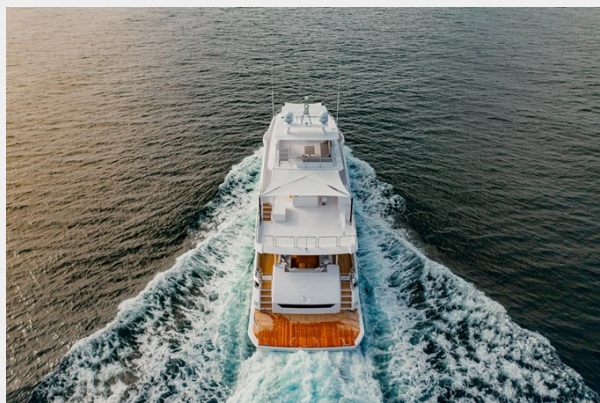

# PHOTOS

**Main Profile Port Side**

**Profile Port Side Running**

**Port Side to Bow Profile**

**Port Side to Bow Profile 2**

**Bow View Running**

**Bow Head On View**

**Starboard Side Bow Profile**

**DJI\_0767**

**Full Starboard View Profile**

**Aft Quarter View**

**Full Aft View**

**Full Aft View 2**

**Aft Quarter View Port**

**Aft Quarter View Open Beach Club**

**Aerial Aft View**

**Aerial View Flybridge**

**Aerial Bow Port View**

**Aerial Bow to FB View**

**Aerial View Bow to Stern Running**

**Aerial View Bow to Stern At Anchor**

**Port Side View**

**Starboard Bow View**

**Port Side Bow View**