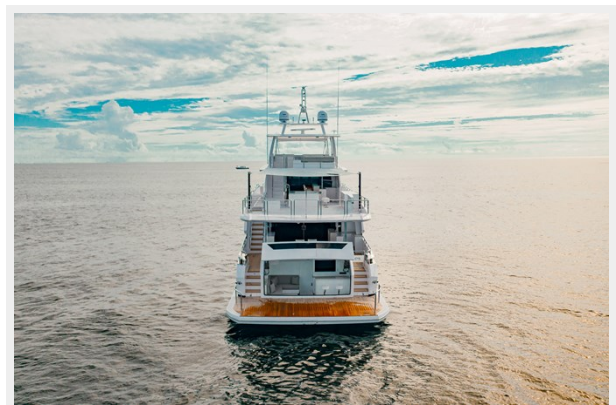

# PHOTOS

**Main Profile Port Side**

**Profile Port Side Running**

**Port Side to Bow Profile**

**Port Side to Bow Profile 2**

**Bow View Running**

**Bow Head On View**

**Starboard Side Bow Profile**

**DJI\_0767**

**Full Starboard View Profile**

**Aft Quarter View**

**Full Aft View**

**Full Aft View 2**

**Aft Quarter View Port**

**Aft Quarter View Open Beach Club**

**Aerial Aft View**

**Aerial View Flybridge**

**Aerial Bow Port View**

**Aerial Bow to FB View**

**Aerial View Bow to Stern Running**

**Aerial View Bow to Stern At Anchor**

**Port Side View**

**Starboard Bow View**

**Port Side Bow View**