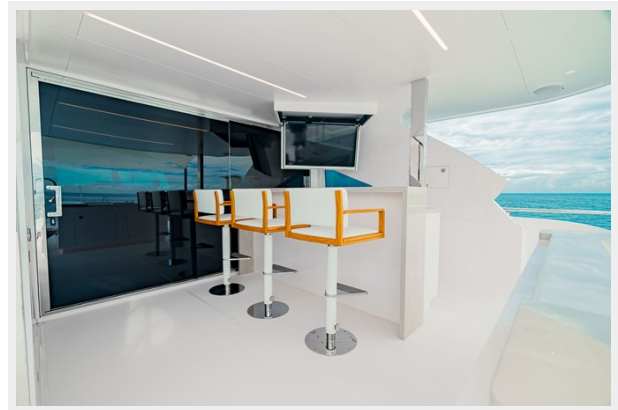

Sundeck Bar, Stools and Dropdown TV