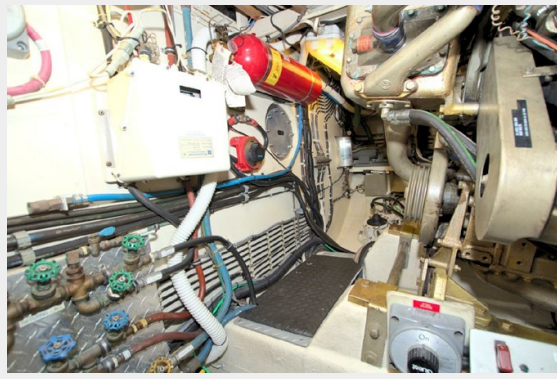

8533798_20221014151026431_1_XLARGE 8533798_20221014151017418_1_XLARGE