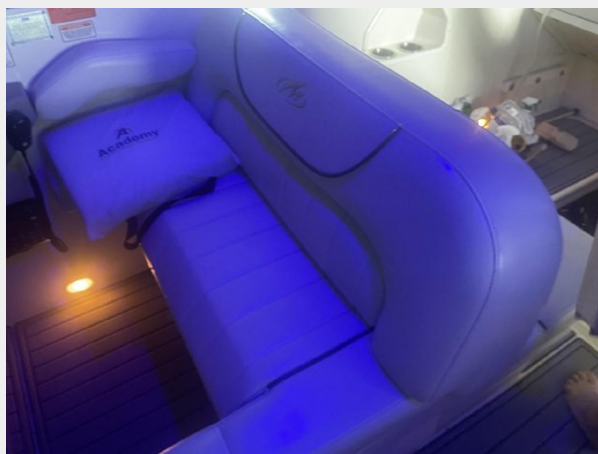

8539161_20221013074837375_1_XLARGE