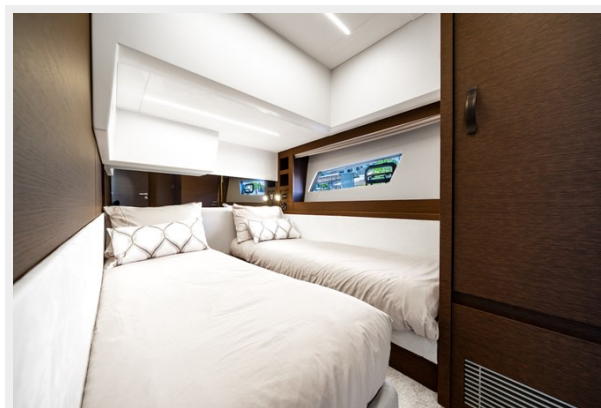

SECOND FLOOR BEDROOM-1-2