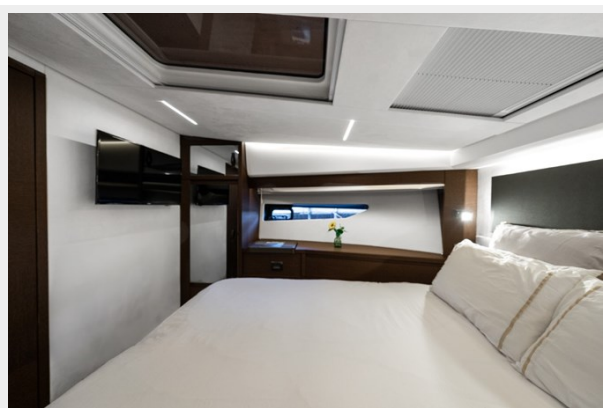

6. Forward VIP Stateroom (Medium)