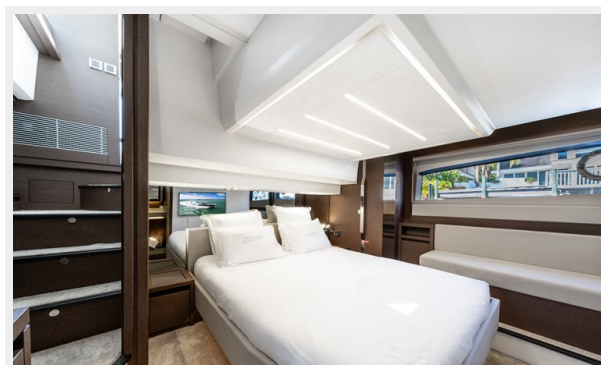

MASTERS QUARTERS-1