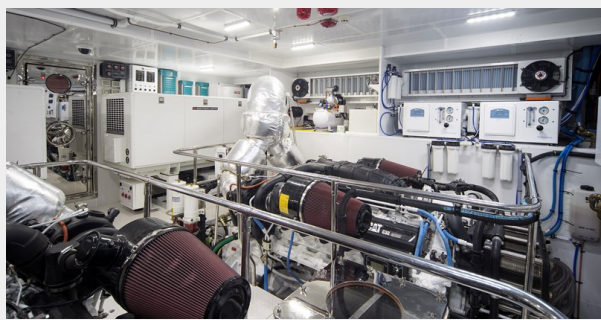

Eng Room (1)