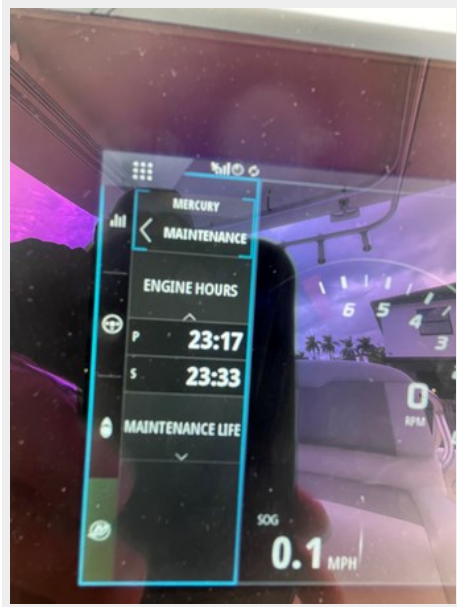

14BackrestSink

15

15Helmsideswitchpanel

16HelmLowrance

17Lowrance12

18Lowrance9

19HelmDigGauges

20HelmEngineHours