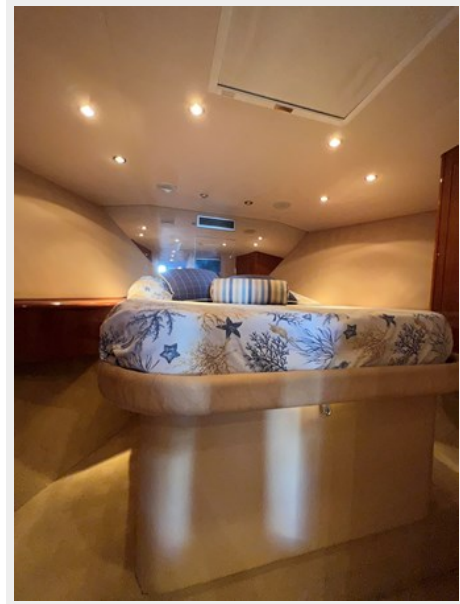

Owner stateroom 1