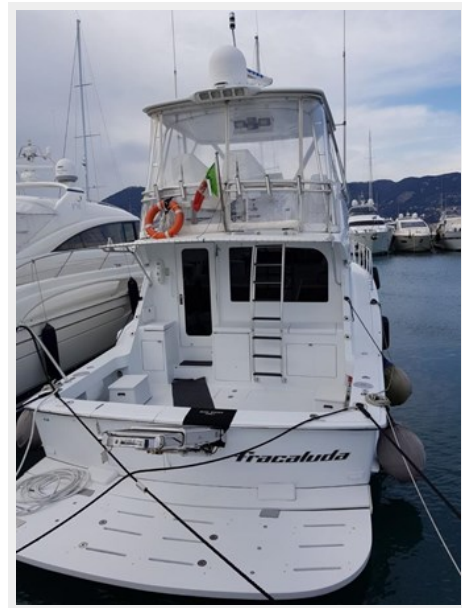

FRACALUDA — HATTERAS

Builder: HATTERAS

Year Built: 2006

Model: Sport Fisherman

Price: PRICE ON APPLICATION

Location: Italy

LOA: 50' 10" (15.49m)

Beam: 16.07

SPECIFICATIONS

Overview

The impressive accommodations of the Hatteras 50 Convertible match its superb performance and handling. A tournament-class competitor with a 135-square-foot cockpit, the 50s layout of three staterooms, two heads, and a salon-galley-dinette arrangement make it an exceptional cruising yacht as well.

Basic Information

Category: Sport Fisherman

Model Year: 2006

Year Built: 2006

Country: Italy

Dimensions

LOA: 50' 10" (15.49m)

Beam: 16.07

Aft view

Profile 3

Aft 3

On shore

Propeller

Propellers

Hull

Profile 4