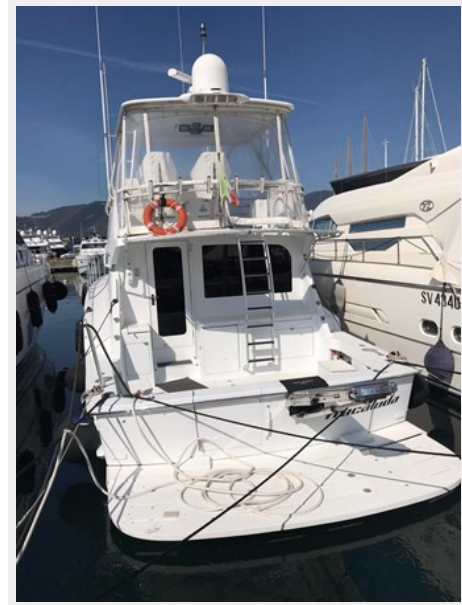

FRACALUDA — HATTERAS

Builder: HATTERAS

Year Built: 2006

Model: Sport Fisherman

Price: PRICE ON APPLICATION

Location: Italy

LOA: 50' 10" (15.49m)

Beam: 16.07

SPECIFICATIONS

Overview

The impressive accommodations of the Hatteras 50 Convertible match its superb performance and handling. A tournament-class competitor with a 135-square-foot cockpit, the 50s layout of three staterooms, two heads, and a salon-galley-dinette arrangement make it an exceptional cruising yacht as well.

Basic Information

Category: Sport Fisherman

Model Year: 2006

Year Built: 2006

Country: Italy

Dimensions

LOA: 50' 10" (15.49m)

Beam: 16.07

Aft view

Profile 3

Aft 3

On shore

Propeller

Propellers

Hull

Profile 4