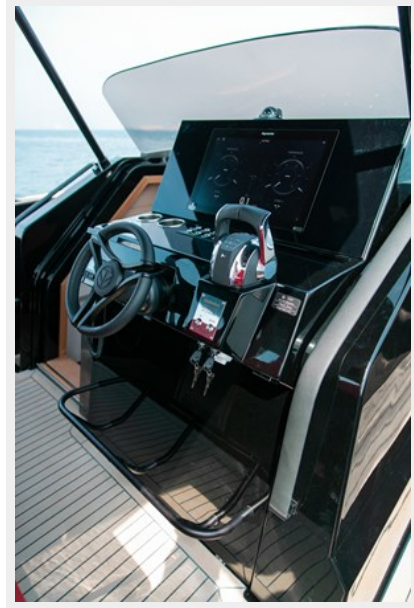

## Overview

---

New exterior design and interior plenty of refined details make the T40 one of the iconic models of the range.

On the exterior we find a really comfortable swim platform that in the case of the outboard engine version surrounds the engines getting an enjoyable area integrating the engines on its design and functionality.

# PHOTOS

TESORO 40 2022

TESORO 40 2022

TESORO 40 2022

TESORO 40 2022

TESORO 40 2022

TESORO 40 2022

TESORO 40 2022