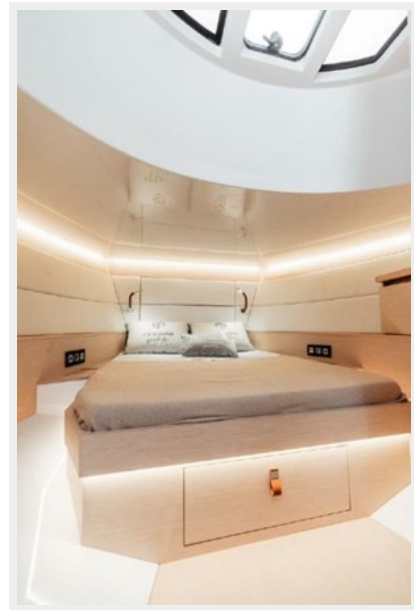

TESORO 40 2022