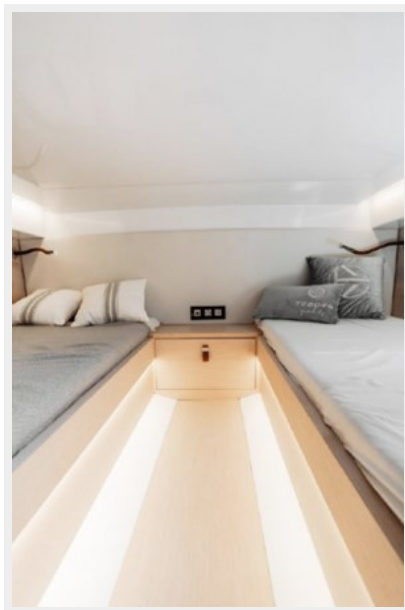

TESORO 40 2022