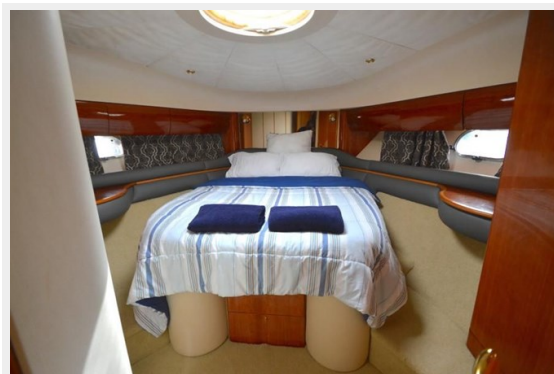

8481770_20220906071838952_1_XLARGE