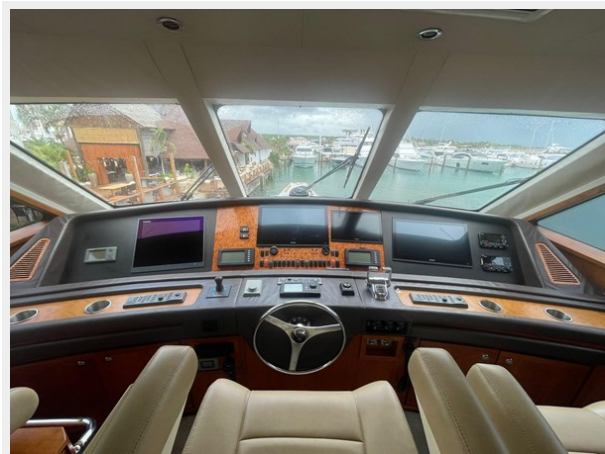

8557572_20221028063353031_1_XLARGE