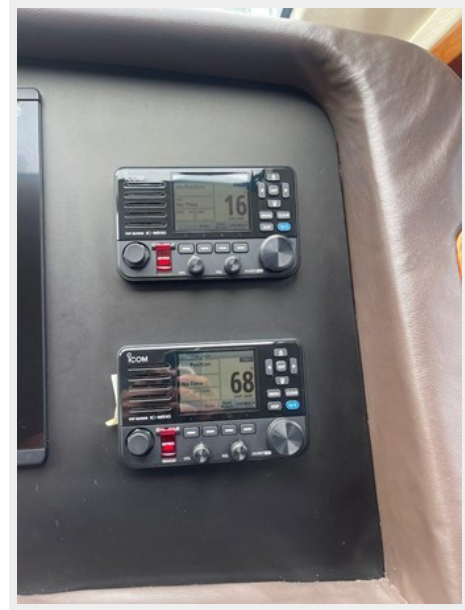

8557572_20221028063559023_1_XLARGE

8557572_20221028063449095_1_XLARGE