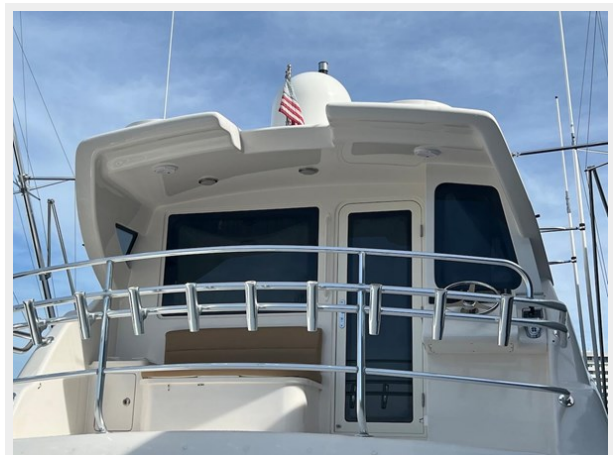

8557572_20221017080050395_1_XLARGE