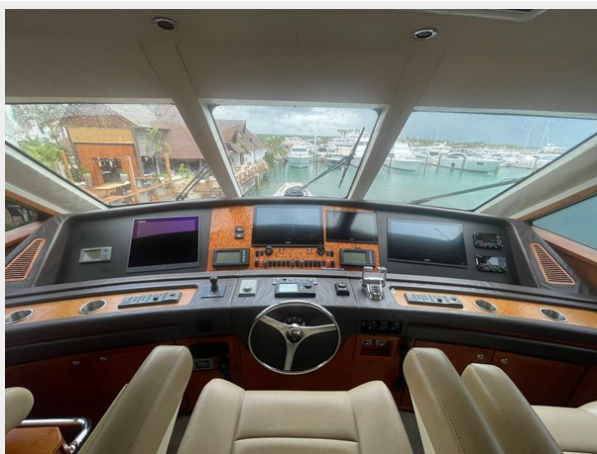

8557572_20221028063353031_1_XLARGE