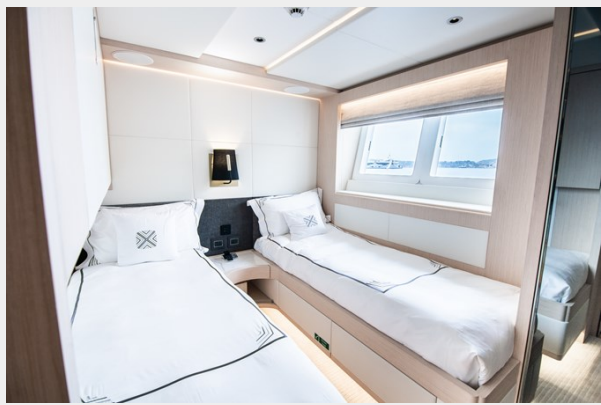

Ocean View drone-19