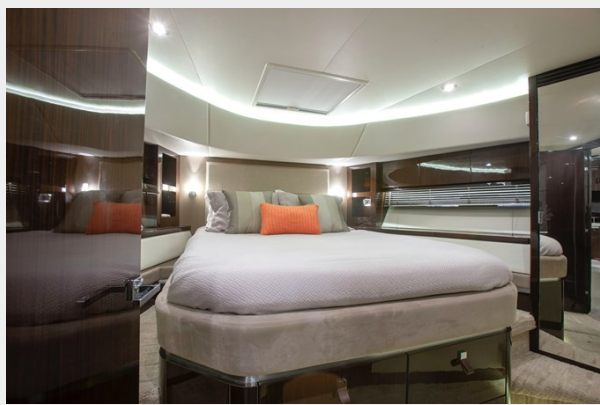

4V7X4740-web