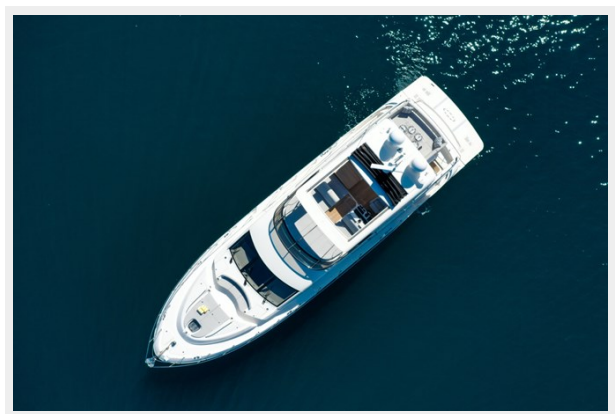

DJI_0078-web