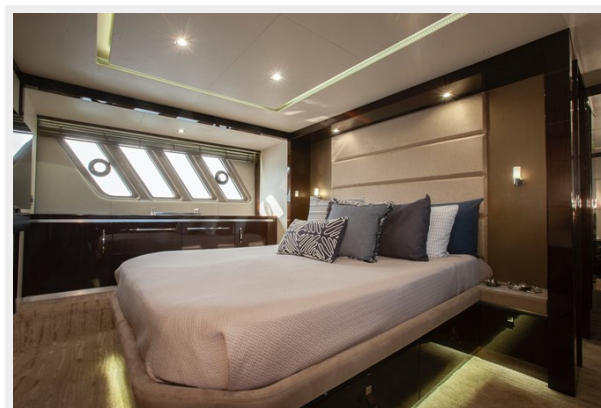

4V7X4636-web