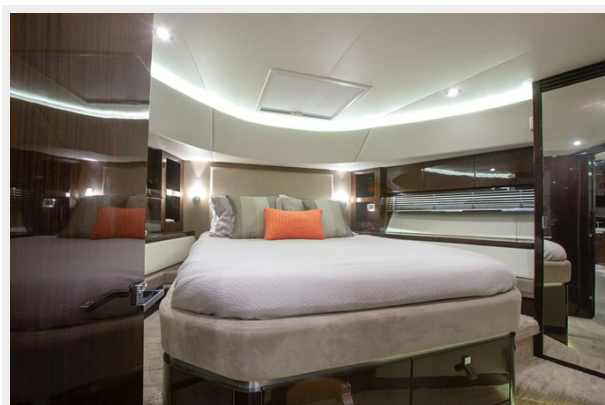

4V7X4740-web