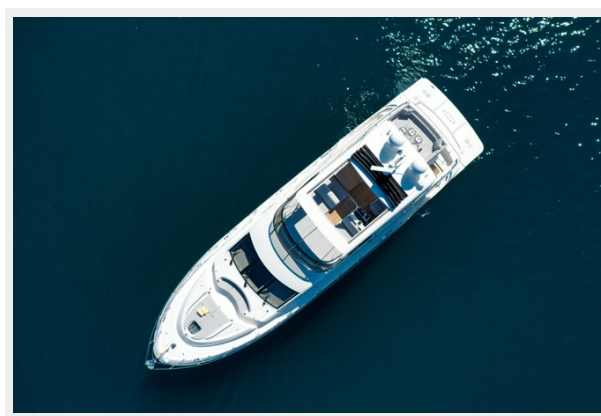

DJI_0078-web