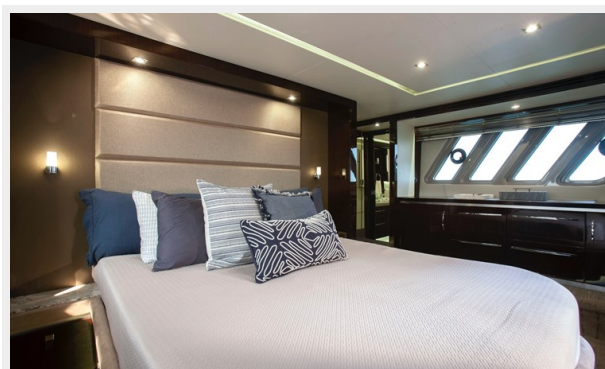

4V7X4642-web