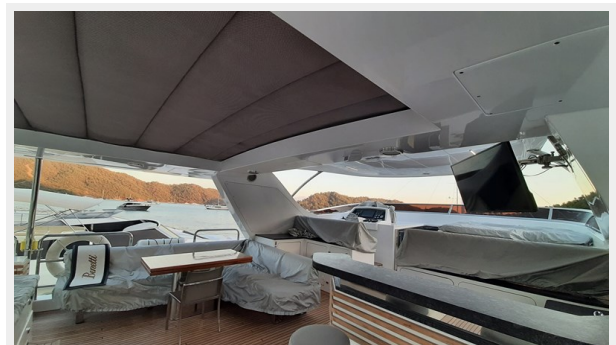

20221103_174228