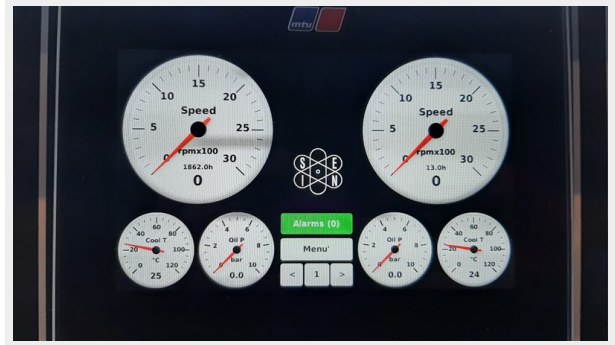

20221103_171540