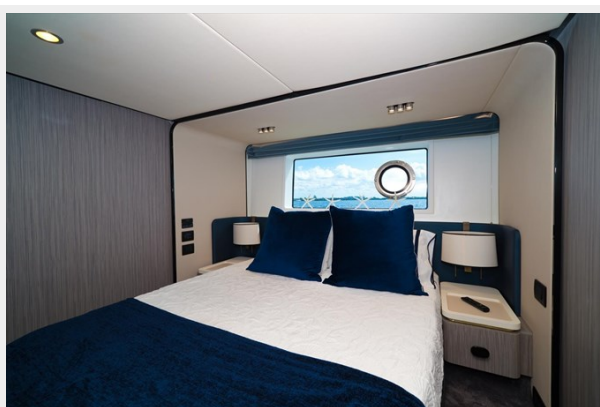

Master Stateroom