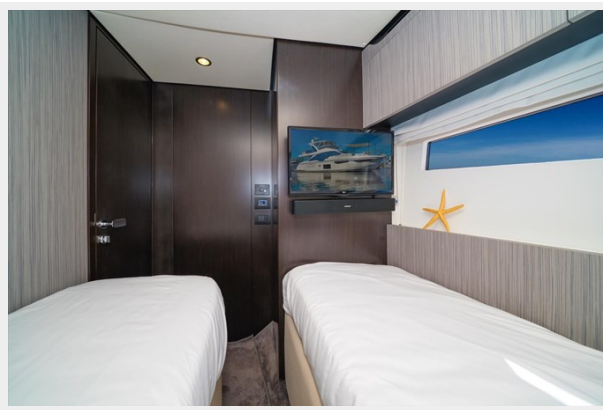

Guest Stateroom