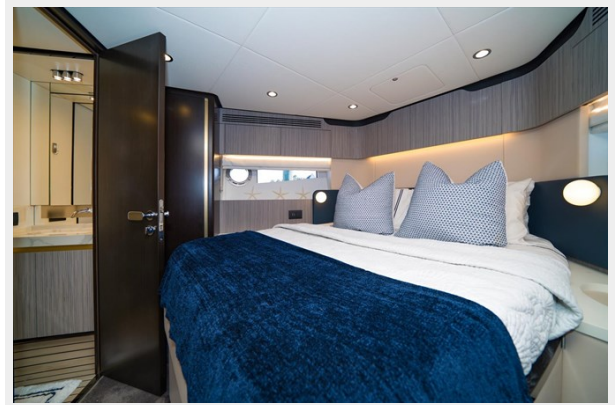

VIP Stateroom