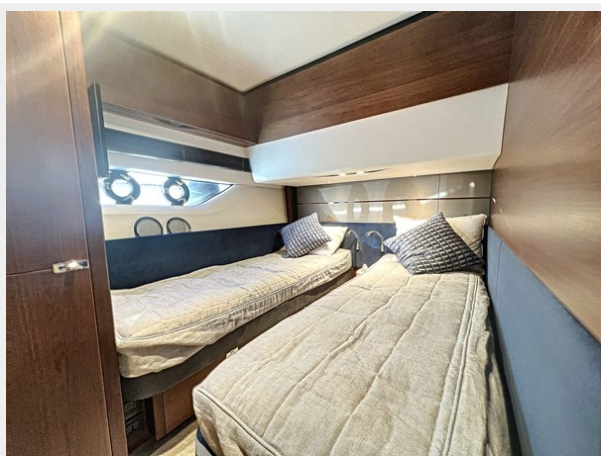

Overview

Immaculate Condition - Immediately Available

Use the below link for a 360 Walk on-Board

The Princess S65 with a luxurious standard interior is one of the finest examples of Princess yacht building quality. Four luxurious cabins, three of which are en suite. Accommodate up to 8 guests.

Princess S65 2019

**photo-
1667306892_1667391602_91815_7e253f2**

Princess S65 2019

photos31

Princess S65 2019

Princess S65 2019

Princess S65 2019

photos40

photos15

Princess S65 2019

Princess S65 2019

photo-
1667306892_1667390796_90831_189c225

Princess S65 2019

photo-
1667306892_1667390693_90709_222a3c3

photo-
1667306892_1667391182_91237_5d4f98f

Princess S65 2019