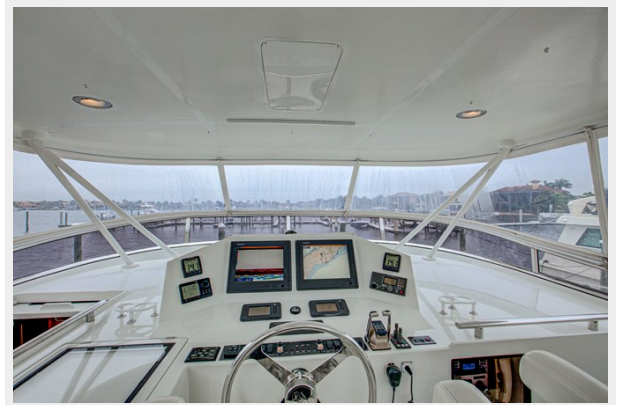

57 Marlow Eagle Eye