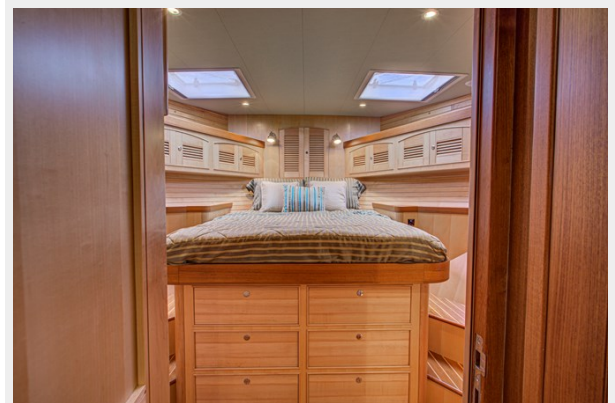

57 Marlow Eagle Eye