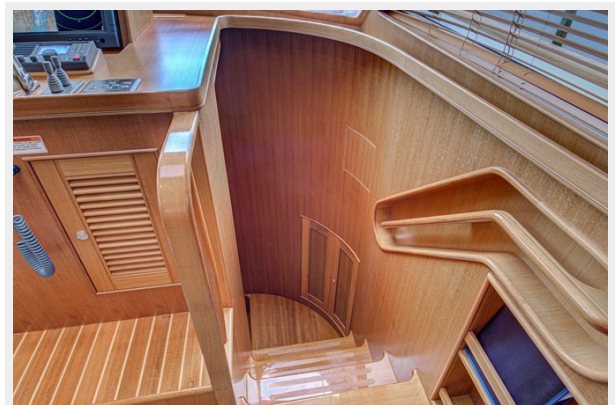

57 Marlow Eagle Aye