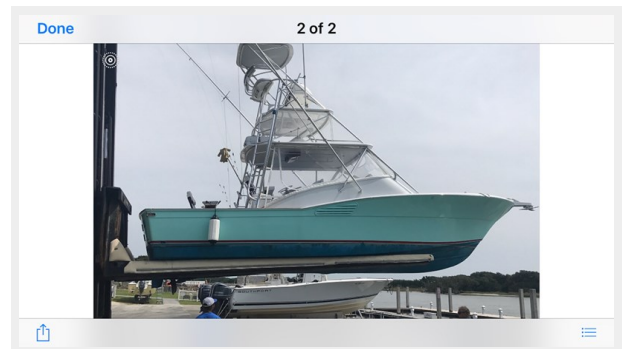

35-01 Scopinich Highway 51 On Lift