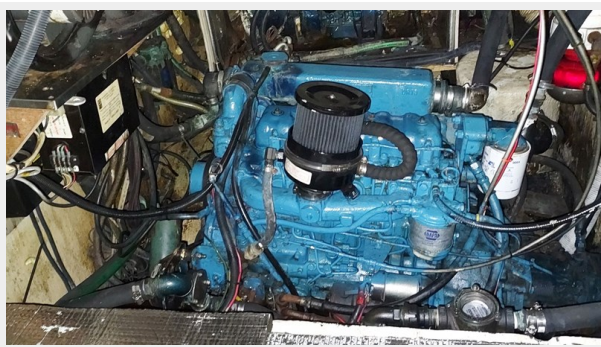

1055 Chaucer Blue Engine