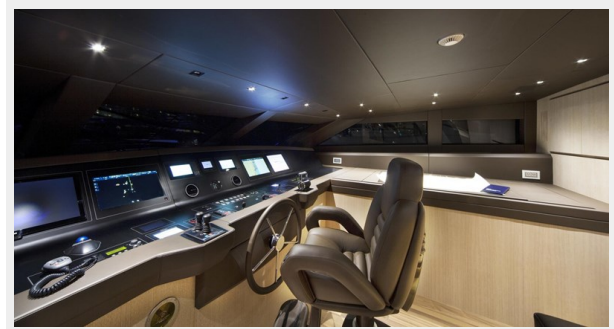

Flybridge

Pilothouse