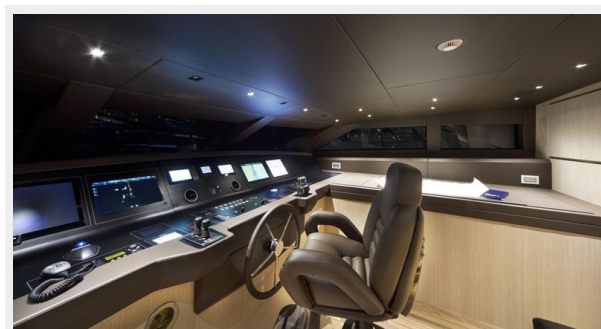

Flybridge

Pilothouse