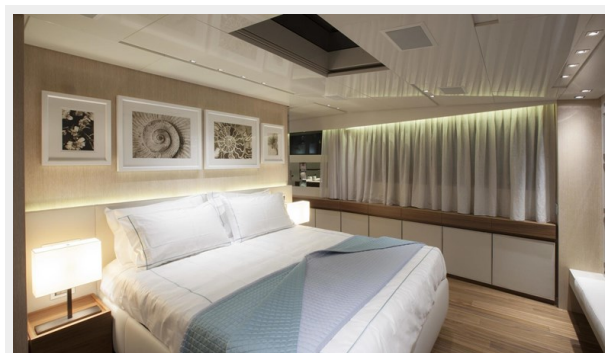

Owner's Stateroom