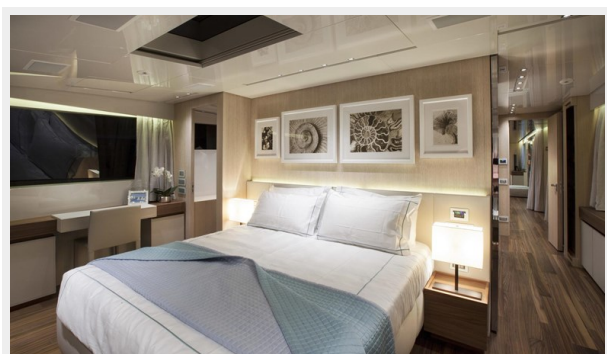

Owner's Ensuite

Owner's Stateroom