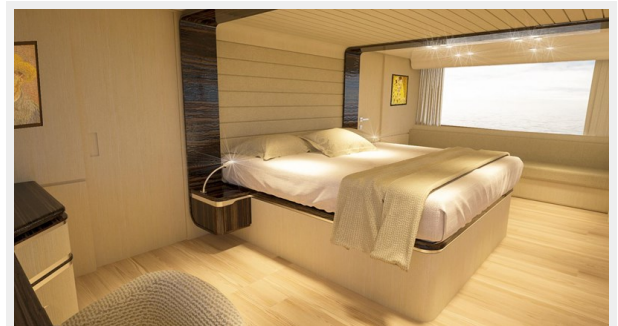

8600416_20221118122313164_1_XLARGE