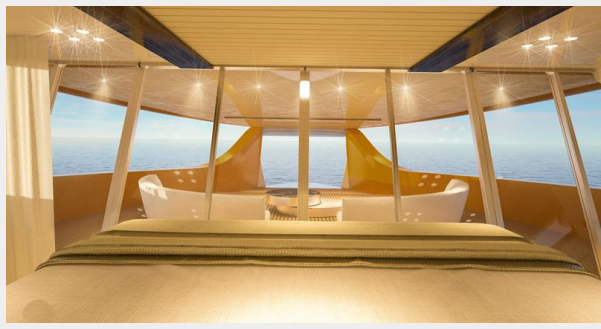

8600416_20221118122315184_1_XLARGE