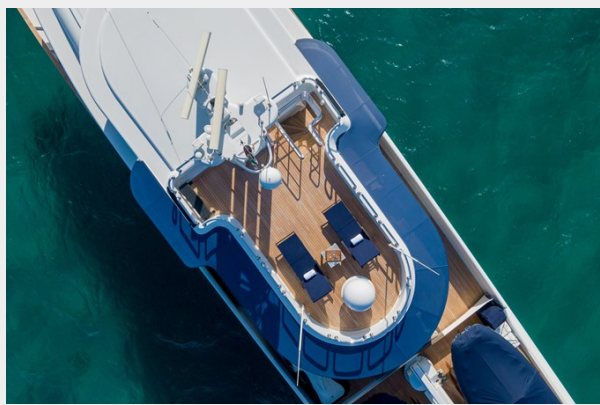

18 - Sun Deck Aerial