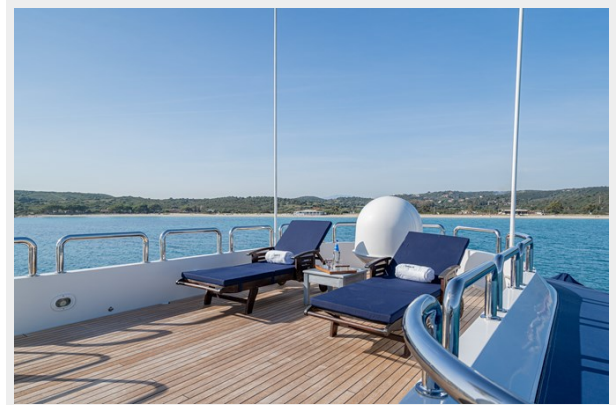

19 - Sun Deck Loungers