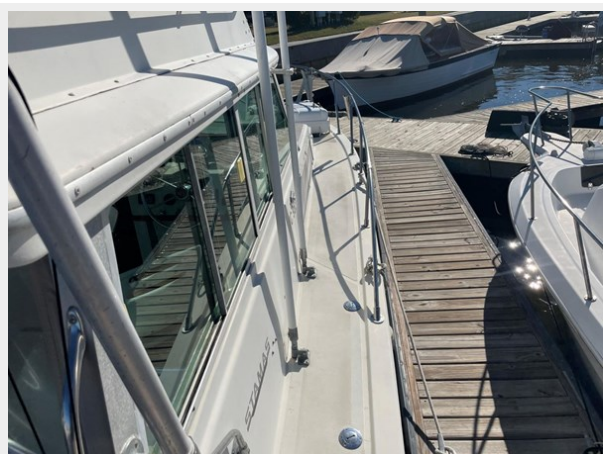

9_2794638_