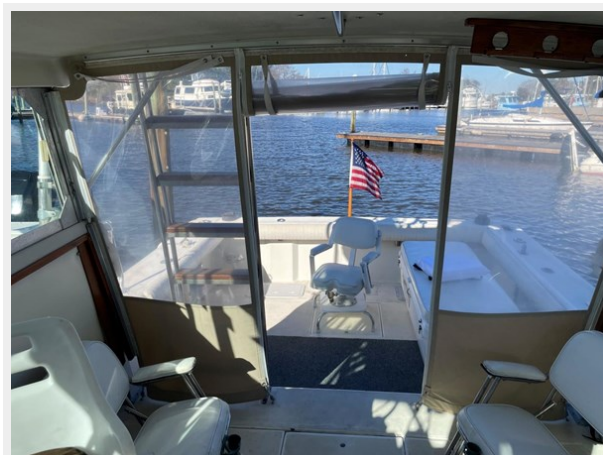

20_2794638_