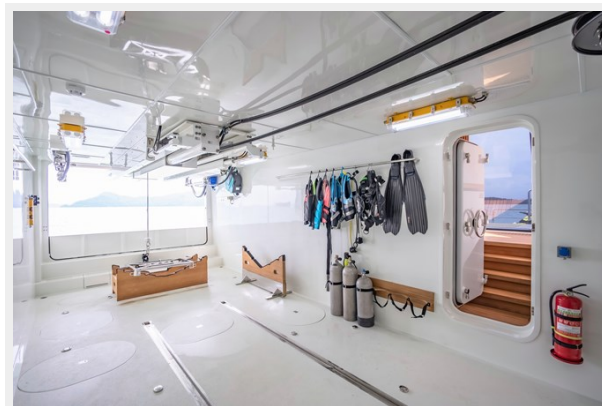

DSC01733_vb2128103_5843x3895