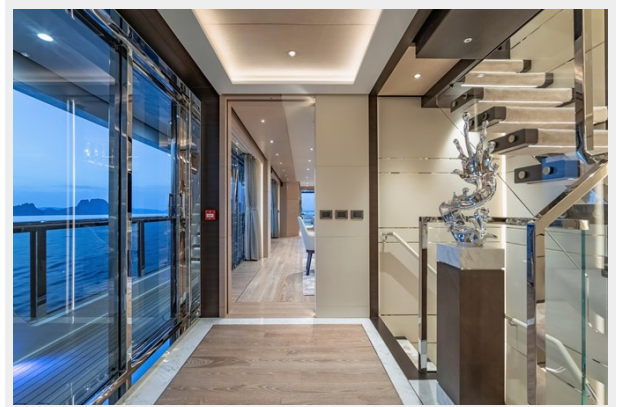

DSC01676_vb2128071_5883x3922