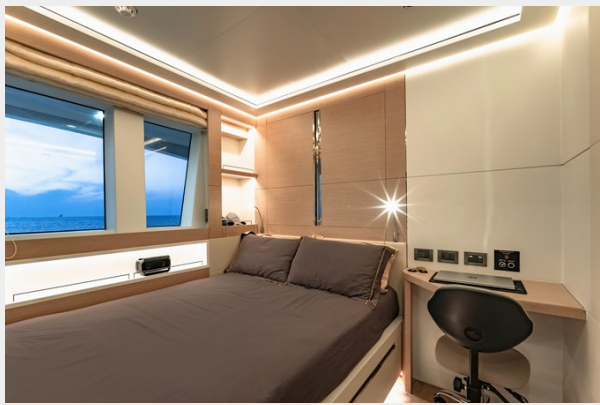

DSC01703_vb2128087_5838x3892