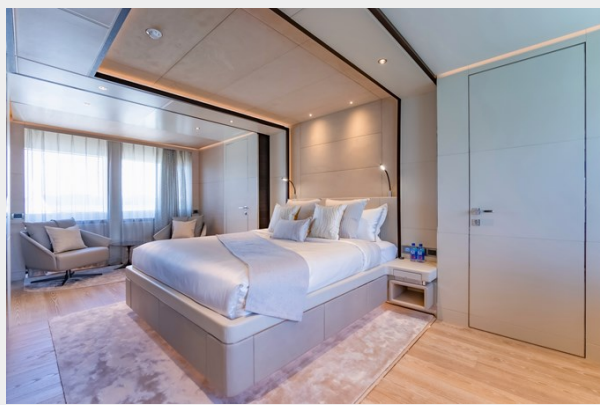

DSC01597_vb2128023_5960x3973