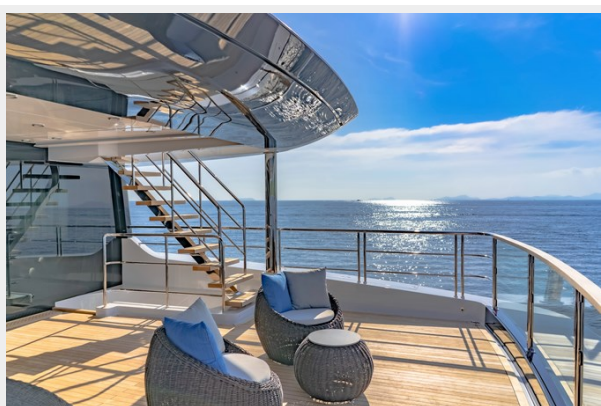

DSC03155_vb2128121_6000x4000