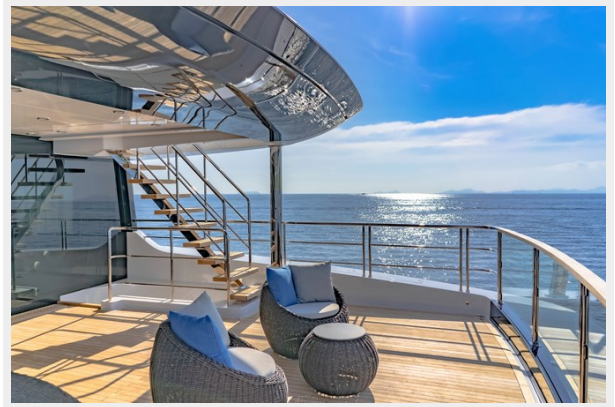

DSC03155_vb2128121_6000x4000