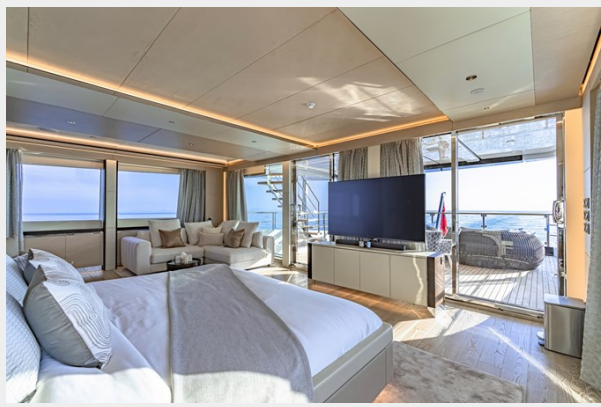

DSC01652_vb2128056_5982x3988