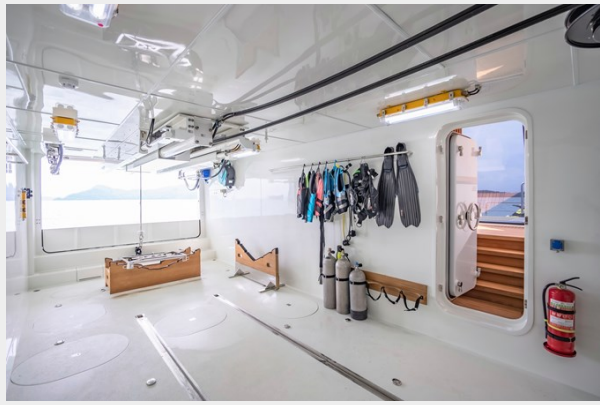

DSC01733_vb2128103_5843x3895