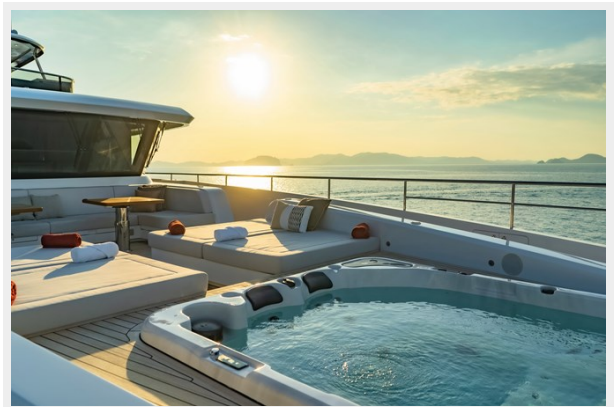

DSC03162_vb2128124_6000x4000