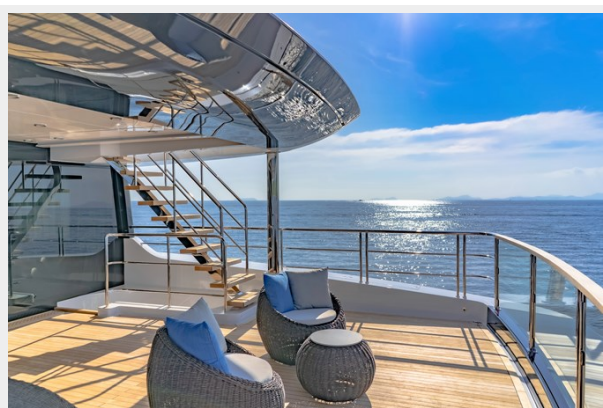

DSC03155_vb2128121_6000x4000