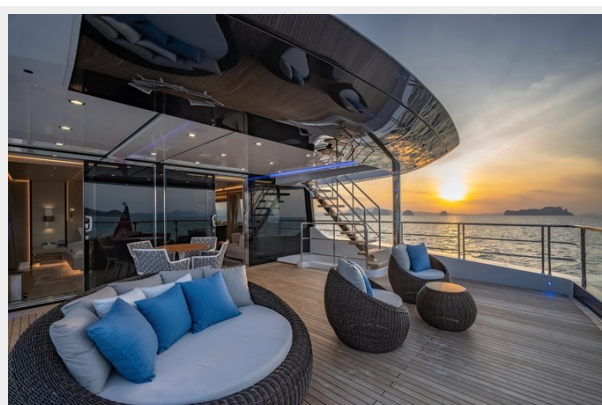

DSC01713_vb2128093_6000x4000