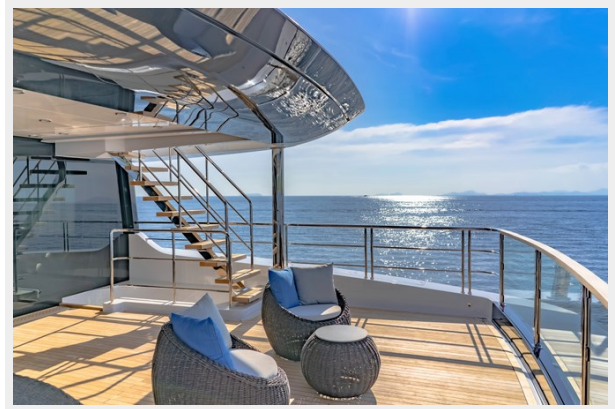

DSC03155_vb2128121_6000x4000