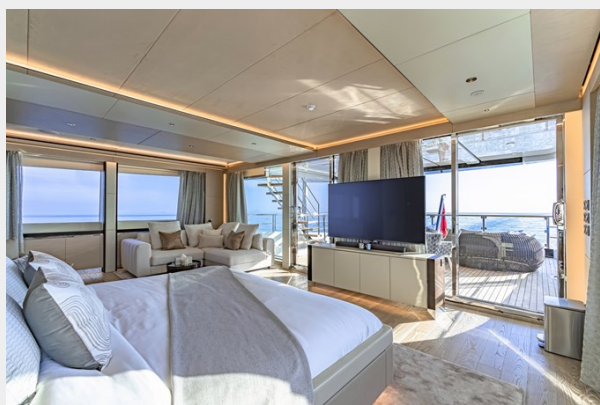

DSC01652_vb2128056_5982x3988