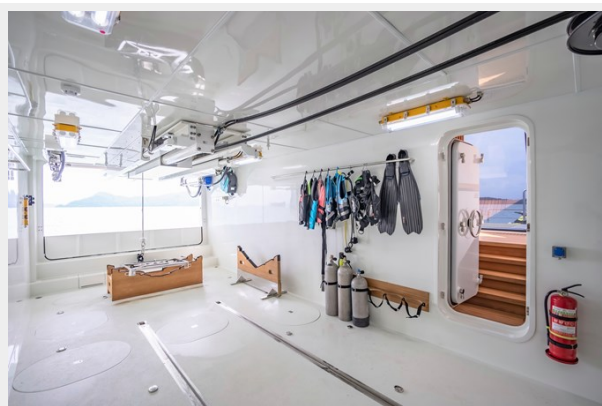

DSC01733_vb2128103_5843x3895