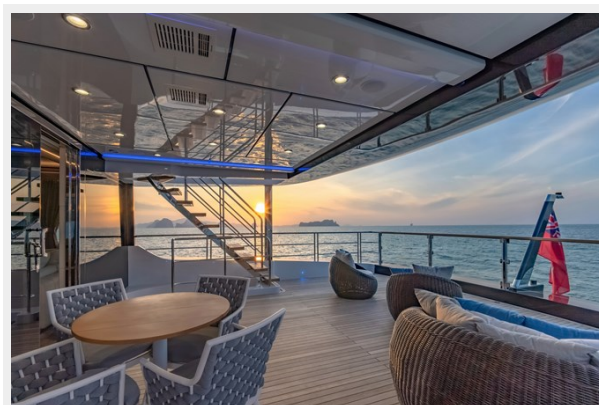

DSC01712_vb2128092_5768x3845