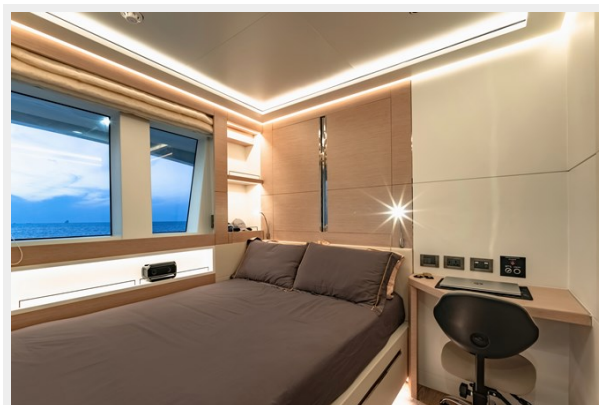

DSC01703_vb2128087_5838x3892