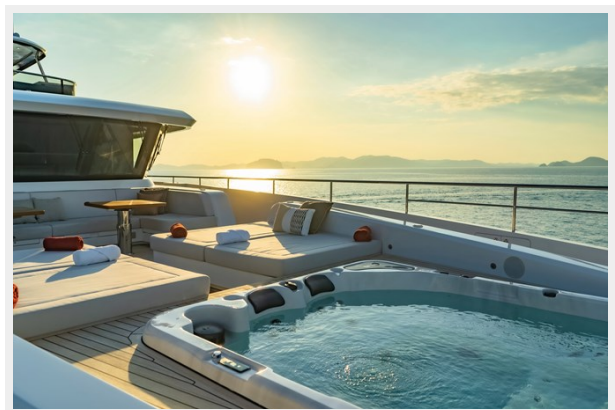

DSC03162_vb2128124_6000x4000