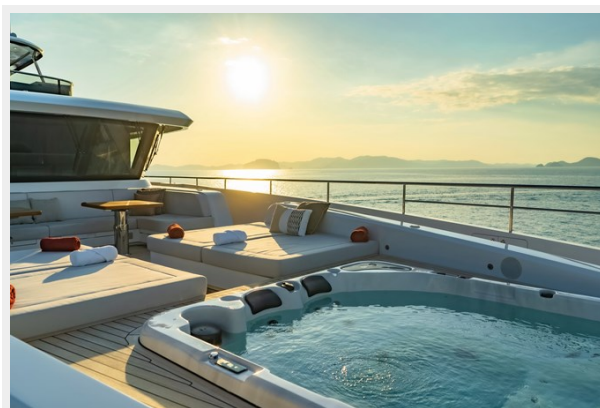

DSC03162_vb2128124_6000x4000