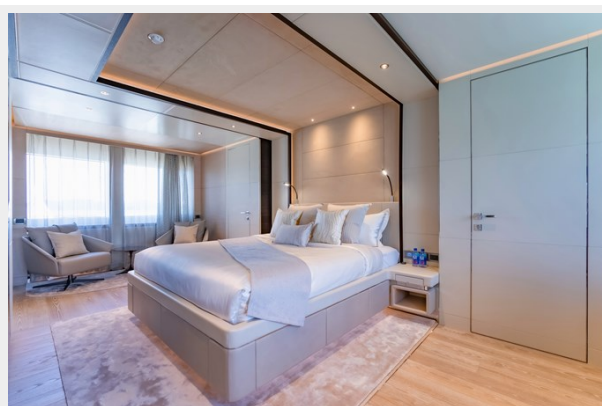

DSC01597_vb2128023_5960x3973