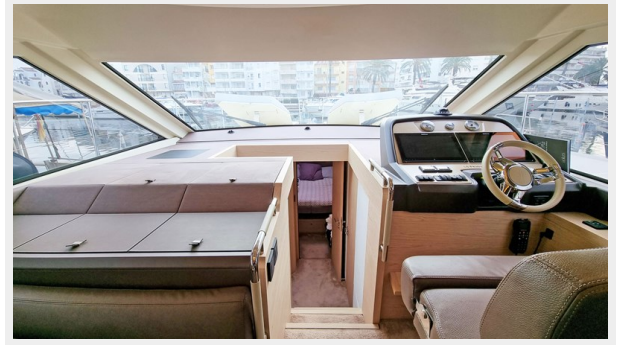

20221202_103555