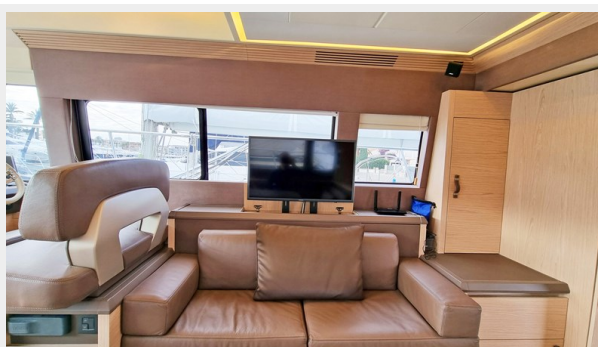

20221202_103807