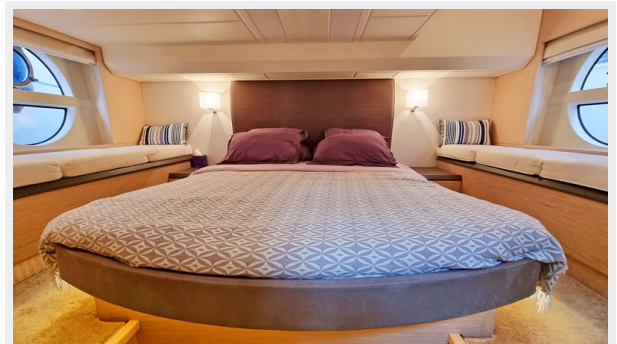

20221202_102526