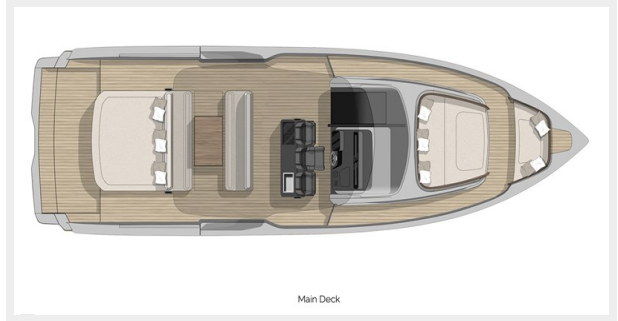

2022-12-09 в 08.05.49