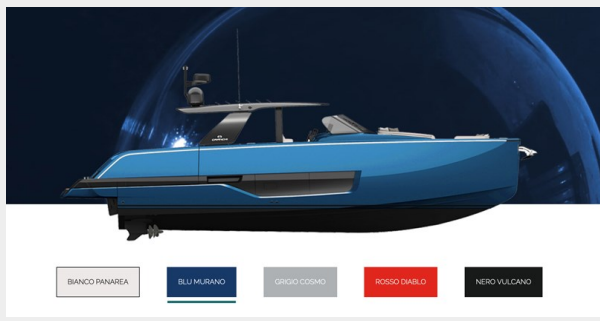

2022-12-09 в 08.05.23