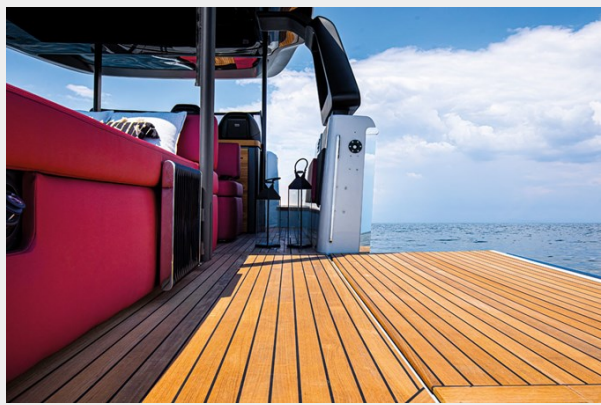

26_a46-1200x800