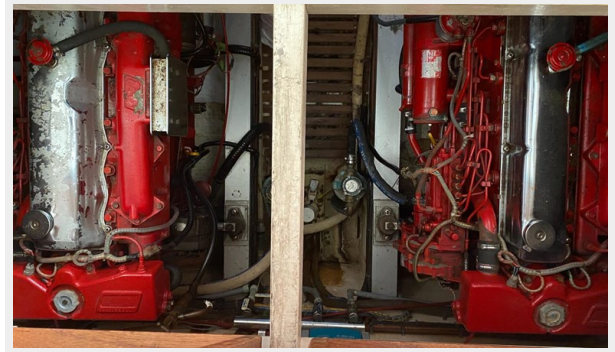

17_2795109_