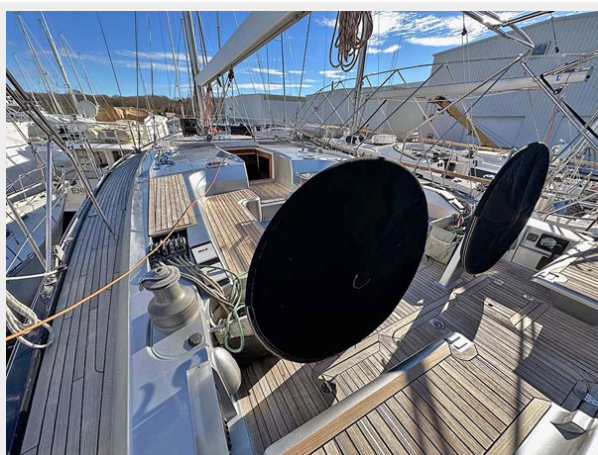

SPECIFICATIONS

Overview

The Hanse 545 is a popular and well-proven performance-cruising sloop, easy to handle with efficient ergonomics and deck hardware layout, yet spacious and comfortable below with the desirable 3-cabin/2-head layout. Many recent upgrades. Aggressively priced for quick sale.

Foredeck Lazarette or Sail Locker

Profile

Bow Roller Area

Goosebeck and Boom

Port Side Deck

Stbd Side Deck

Mast, Looking Aft

Cockpit, Looking Aft

Cockpit, from Above

Cockpit, Looking Fwd

Cockpit Looking Fwd

Composite Racing Wheel

B and G Plotter in Cockpit

Mast, Looking Up

Spinnaker Pole and Whisker Pole

Bow Thruster

Jib Furler, Below Deck

Mechanical Space and Systems

Bow, in Yard

Port Side Hull in Yard

Hull Bottom

Keel Profile

Bow, Moored

CONTACTS