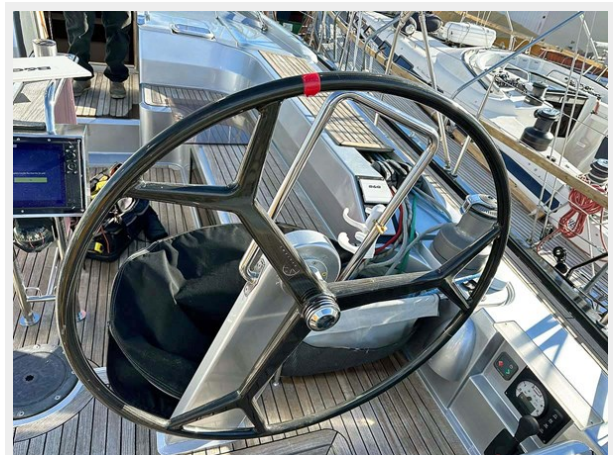

Bow Roller Area	10
Goosebeck and Boom	10
Port Side Deck	10
Stbd Side Deck	10
Mast, Looking Aft	11
Cockpit, Looking Aft	11
Cockpit, from Above	11
Cockpit, Looking Fwd	11
Cockpit Looking Fwd	11
Composite Racing Wheel	11
Mast, Looking Up	12
B and G Plotter in Cockpit	12
Spinnaker Pole and Whisker Pole	12
Bow Thruster	12
Jib Furler, Below Deck	13
Mechanical Space and Systems	13
Bow, in Yard	13
Port Side Hull in Yard	13
Hull Bottom	14
Keel Profile	14
Bow, Moored	14
КОНТАКТЫ	15
Контактная информация	15
Телефоны	15
Время работы	15
Адрес	15

ХАРАКТЕРИСТИКИ

Обзор

The Hanse 545 is a popular and well-proven performance-cruising sloop, easy to handle with efficient ergonomics and deck hardware layout, yet spacious and comfortable below with the desirable 3-cabin/2-head layout. Many recent upgrades. Aggressively priced for quick sale.

Cockpit, from Above

Cockpit, Looking Fwd

Cockpit Looking Fwd

Composite Racing Wheel

B and G Plotter in Cockpit

Mast, Looking Up

Spinnaker Pole and Whisker Pole

Bow Thruster

Jib Furler, Below Deck

Mechanical Space and Systems

Bow, in Yard

Port Side Hull in Yard

Hull Bottom

Keel Profile

Bow, Moored

КОНТАКТЫ