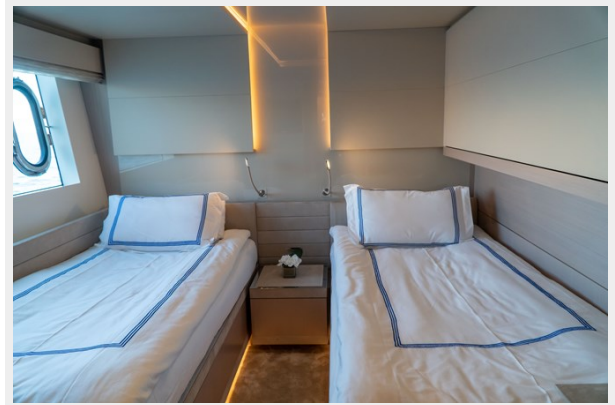

2016 Ferretti Custom Line 108