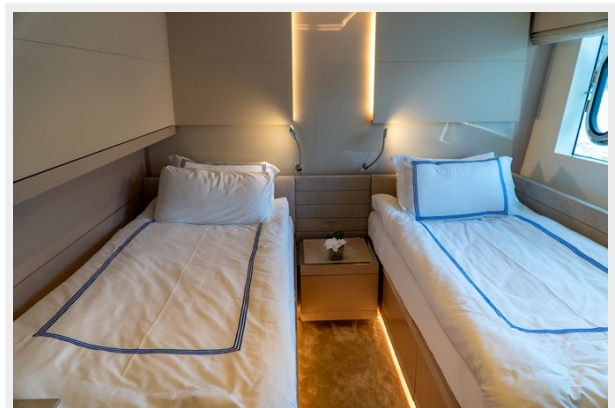

2016 Ferretti Custom Line 108