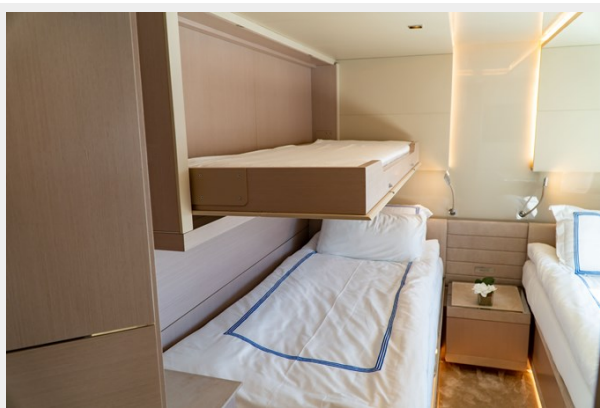

2016 Ferretti Custom Line 108