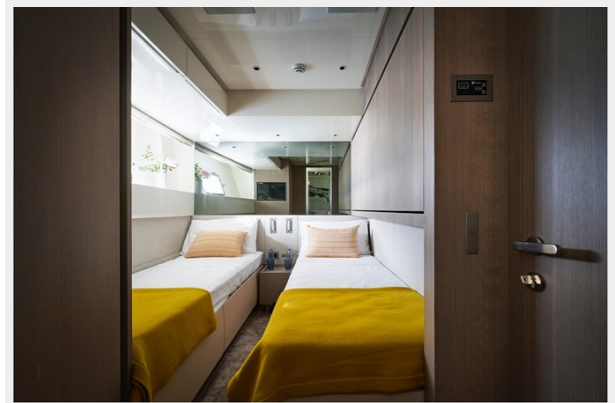

OCEAN6twinpullman