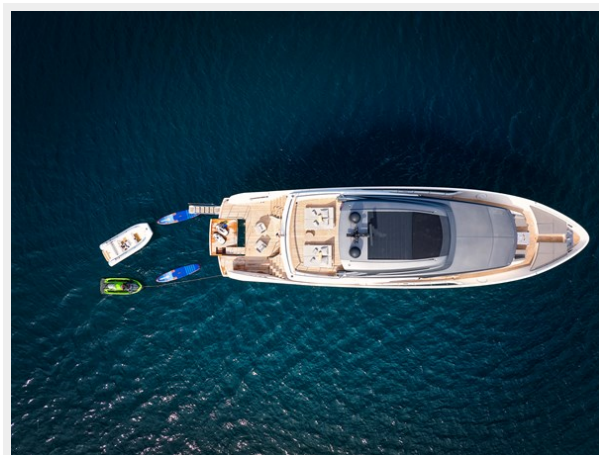

ХАРАКТЕРИСТИКИ

Обзор

Ocean 6 is a motor yacht with a length of 26.7m. The yacht's builder is Sanlorenzo from Italy who delivered superyacht Ocean 6 in June 2021. The superyacht has a beam of 7.2m, a draft of 1.7m and a volume of 146 GT.

Ocean 6 SX88 Aerial

Ocean 6 SX88 Aerial 2

Ocean 6 SX88 Profile 2

Ocean 6 SX88 Profile Main

Ocean 6 SX88 Name

Ocean 6 SX88 bow sitting area

Ocean 6 SX88 Flybridge

Ocean 6 SX88 Flybridge 2