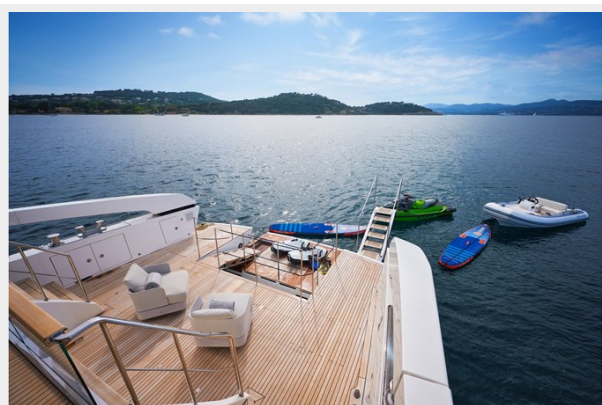

OCEAN 6 SX88 platform 2