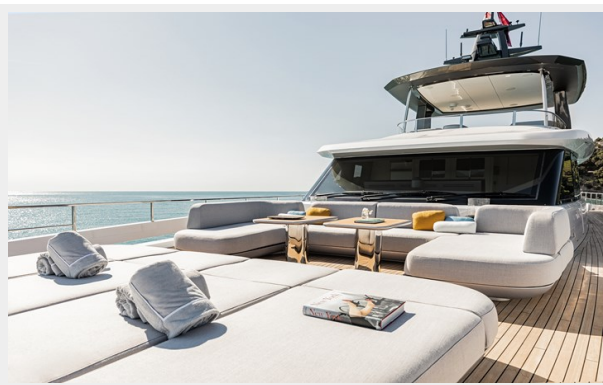

G36M Bow Lounge 2_Low res