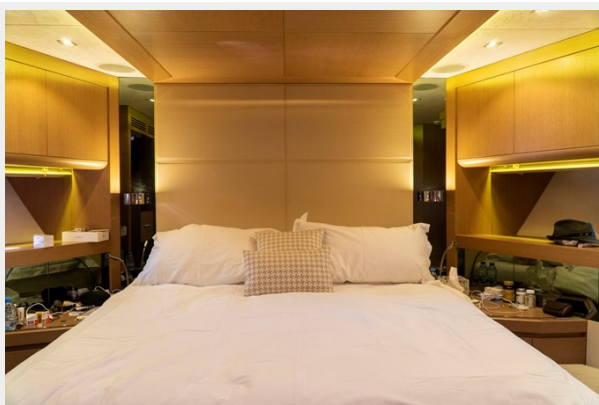

2015 Dominator 800