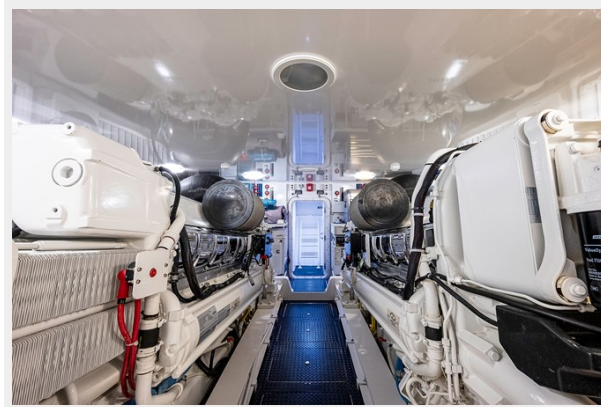

70_viking_karma__tower6 (56)