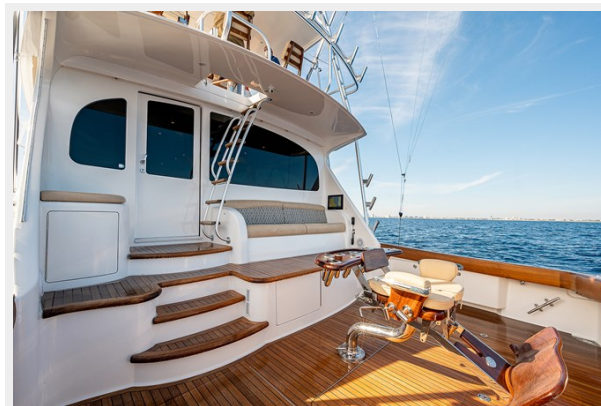

70_viking_karma__tower6 (27)