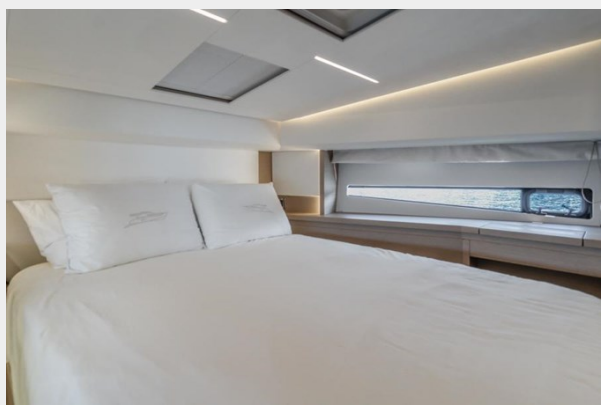

Figureoutable49