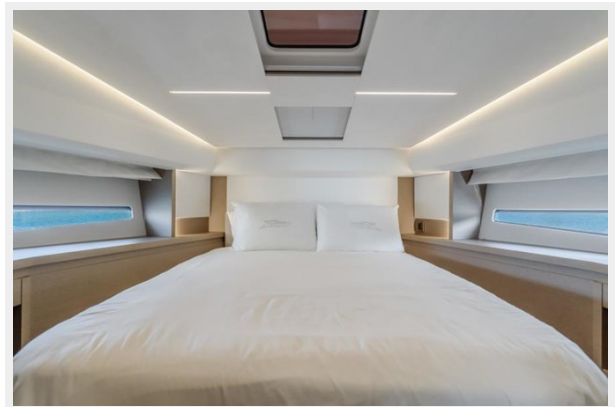

Figureoutable58