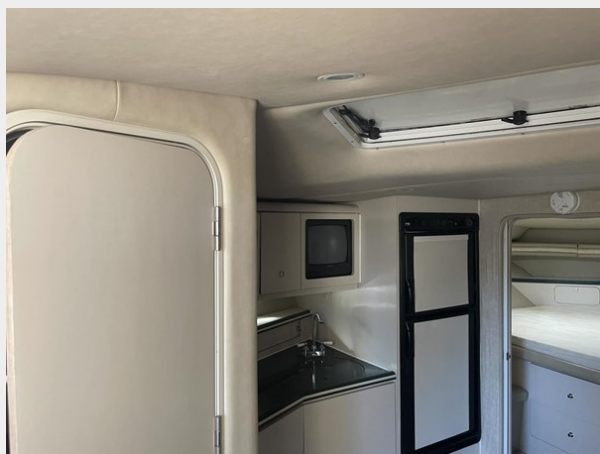

18_2795262_