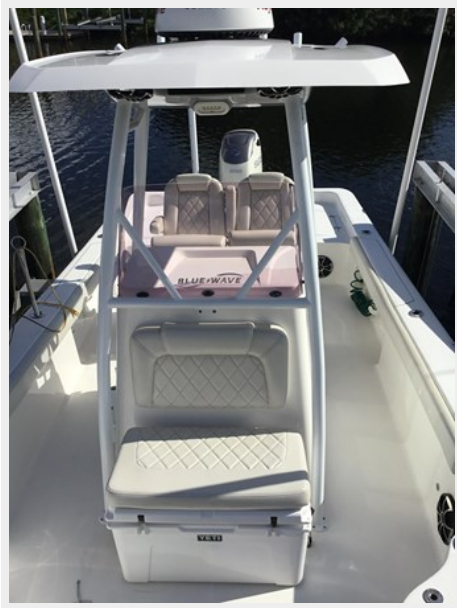

PHOTOS

8643379_0_030120230832_7