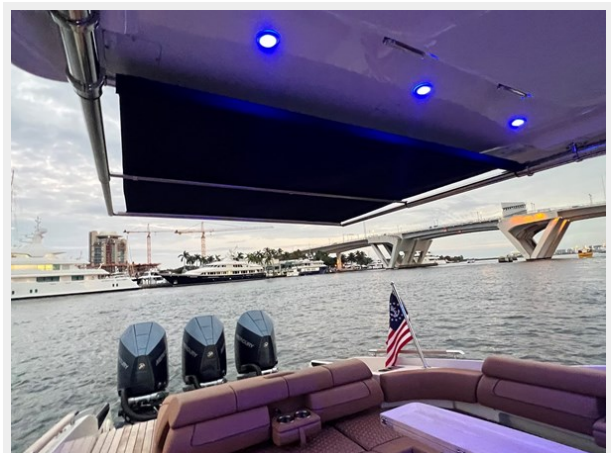

**2022-CHRIS-CRAFT-LAUNCH GT 35-West
Palm Beach-FL-B51625-946632**