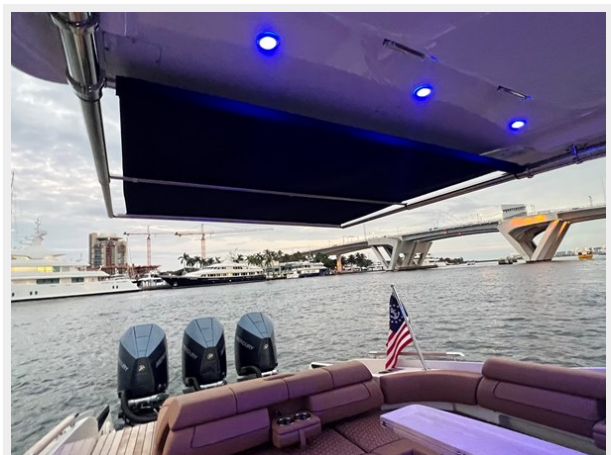

**2022-CHRIS-CRAFT-LAUNCH GT 35-West
Palm Beach-FL-B51625-946632**