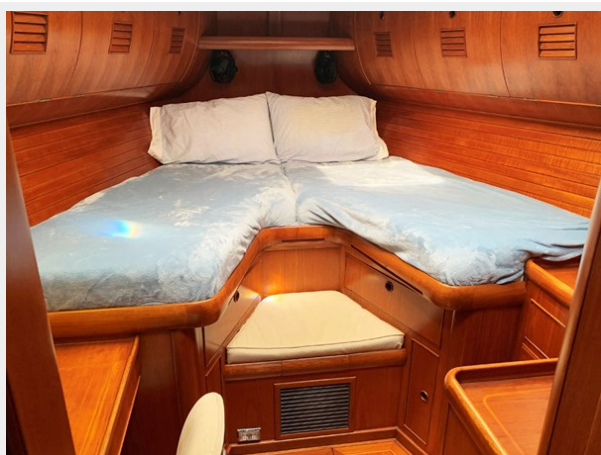

SPECIFICATIONS

Overview

SEQUOIA is a rare aft cockpit Hood designed Little Harbor 50 featuring three private cabins, a spacious main salon and oversized cockpit for comfortable cruising and entertaining. Her moderate displacement hull with 5' – 10" shoal draft keel/centerboard configuration, driven by a tall, efficient sail plan, provides exceptional all-around performance. Her shoal draft also allows one to access to waters usually limited to smaller boats. Her handsome looks, meticulously-crafted joinerwork and extensive equipment list make SEQUOIA a must-see for one looking for value in a quality sailing yacht in this size range. Donated in 2022 and now available for long-term lease with option to purchase.

Nav Station

Aft Cabin

Aft Cabin Looking Fwd.

Aft Head

Forward Cabin

Forward Cabin, Port Side Aft

Forward Cabin, Starboard Side Aft

Forward Head