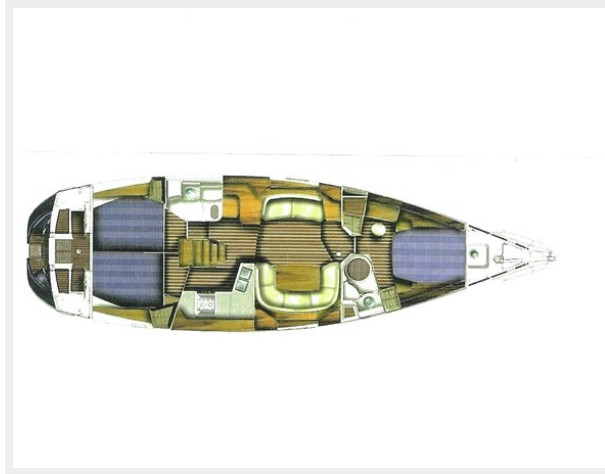

General Arrangement