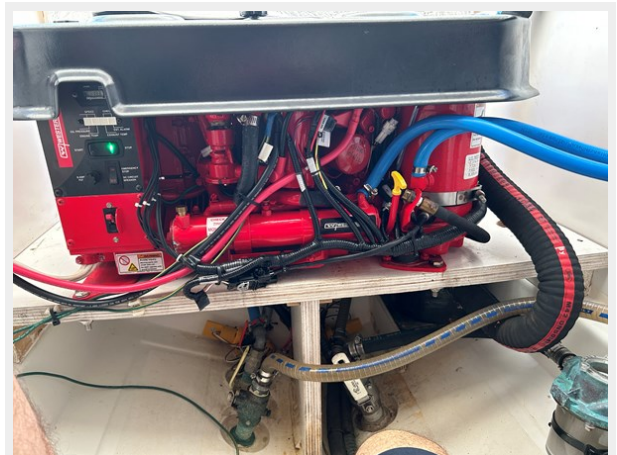

34-WESTERBEAK GENERATOR