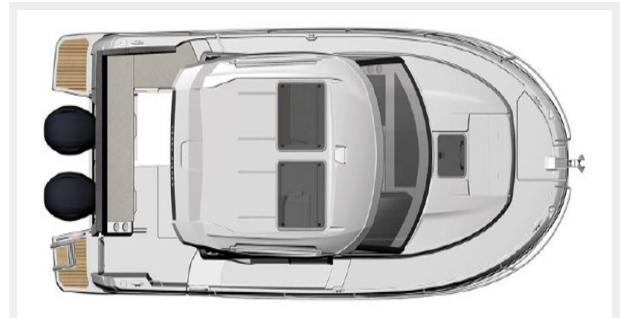

39-FULL HELM & DASH COVER

40-UNDERWATER LIGHTS

41-110 VOLTAGE GAUGE

1a

44

45

46

47